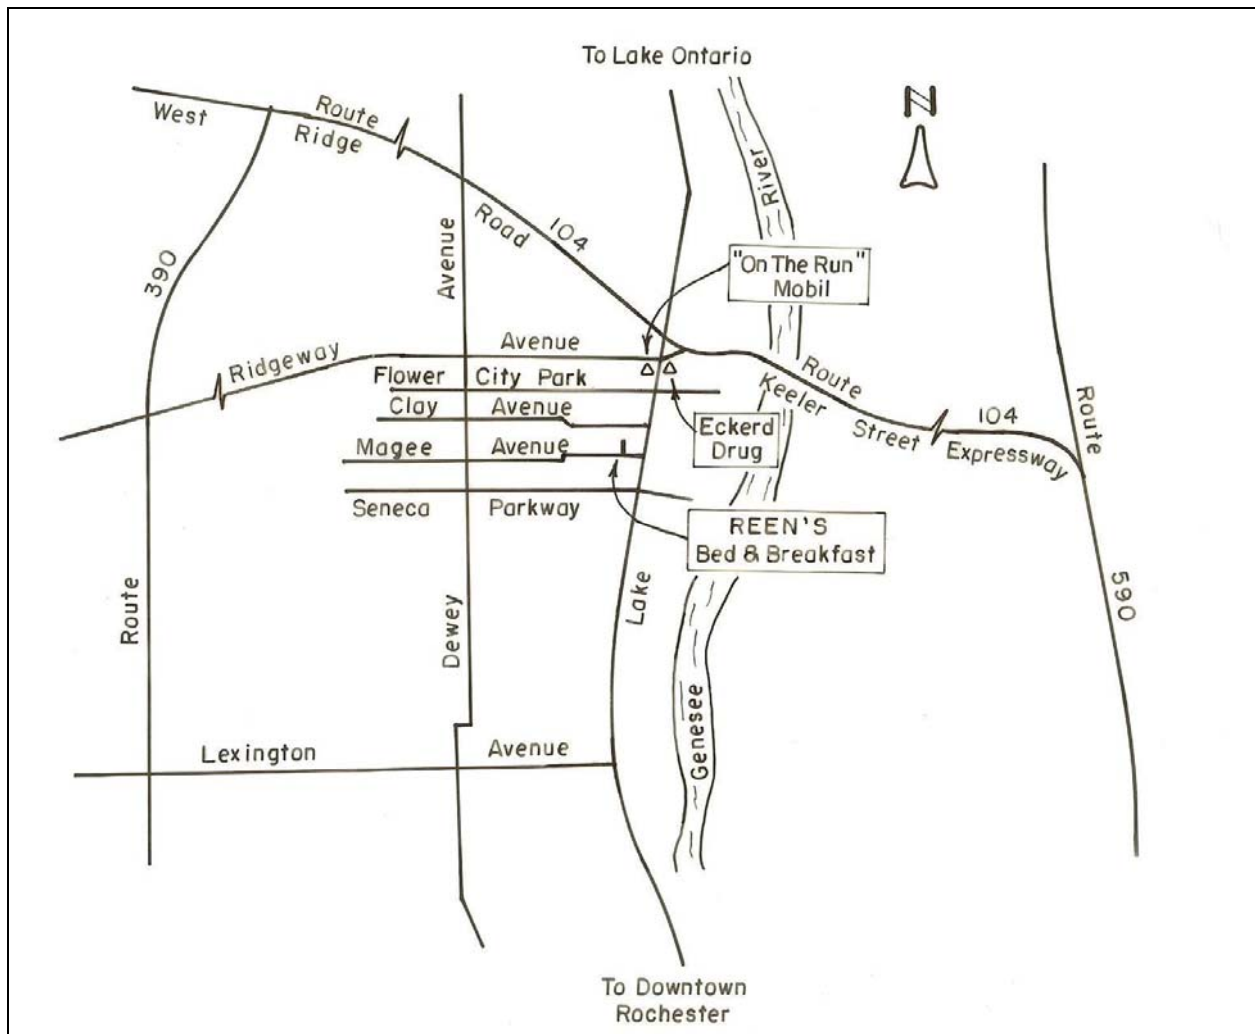

44 Magee Avenue
Rochester, NY 14613
(585) 458-9306
Reen@StayAtReens.com
www.StayAtReens.com

DRIVING DIRECTIONS

Coming from east or west via The New York State Thruway Route I-90: Leave the Thruway at Exit 46 (Henrietta) Get on Route 390 North. Travel approximately 9 miles to Exit 23 (Ridgeway Avenue). Turn right onto Ridgeway and go about 2.5 miles to the intersection of Ridgeway and Lake Avenues. There is an "On The Run" Mobil Station on the right and an "Eckerd Drug Store" across from it. Turn right onto Lake Avenue. Magee is the third street on the right, just after 1325 Lake Avenue. 44 is the fourth house on the right.