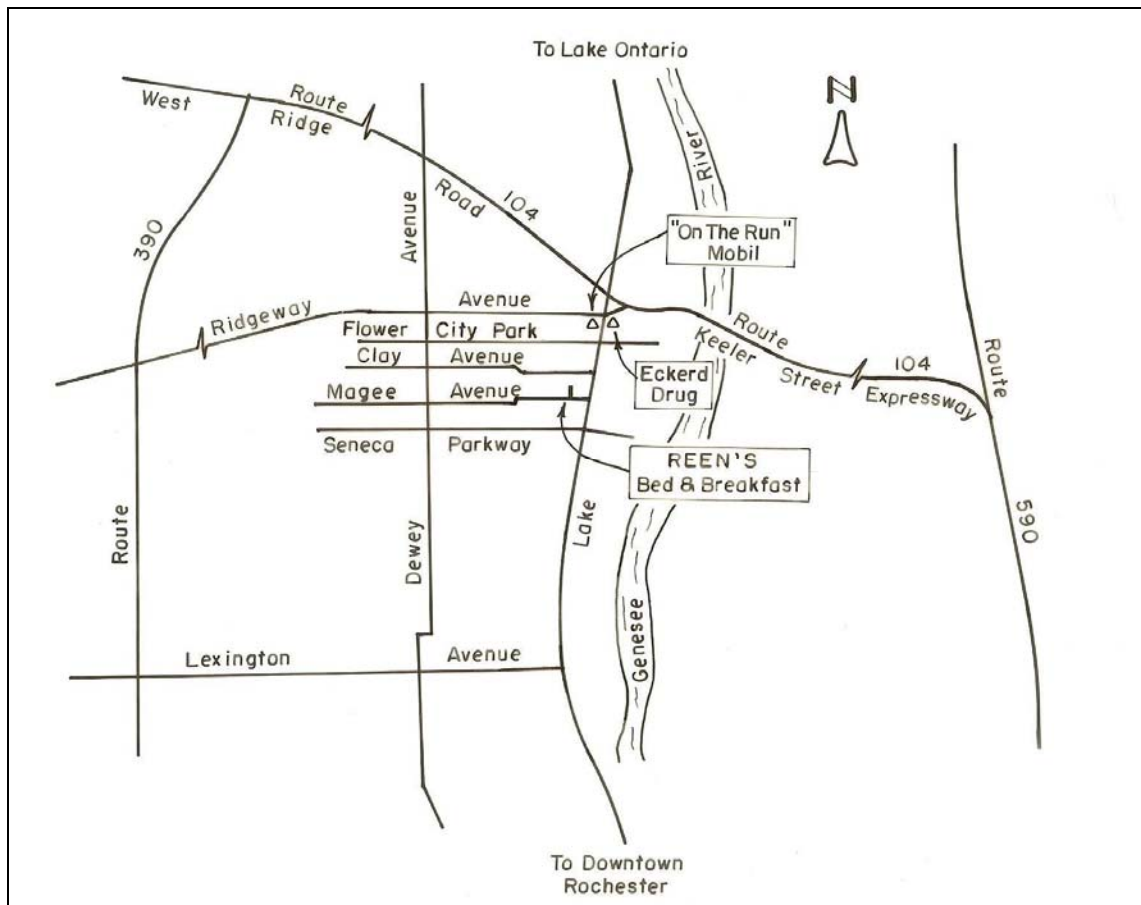

44 Magee Avenue
Rochester, NY 14613
(585) 458-9306
Reen@StayAtReens.com
www.StayAtReens.com

DRIVING DIRECTIONS

From the Greater Rochester International Airport:

The only exit from the airport is at Brooks Avenue. Turn right onto Brooks Avenue, travel 0.2 mile, turn left onto 390 North, continue...

From the South via Route 390 North:

Leave Route 390 at Exit 23 (Ridgeway Avenue). Turn right onto Ridgeway and go about 2.5 miles to the intersection of Ridgeway and Lake Avenues. There is an "On The Run" Mobil Station on the right and an "Eckerd Drug Store" across from it. Turn right onto Lake Avenue. Magee is the third street on the right, just after 1325 Lake Avenue. 44 is the fourth house on the right.