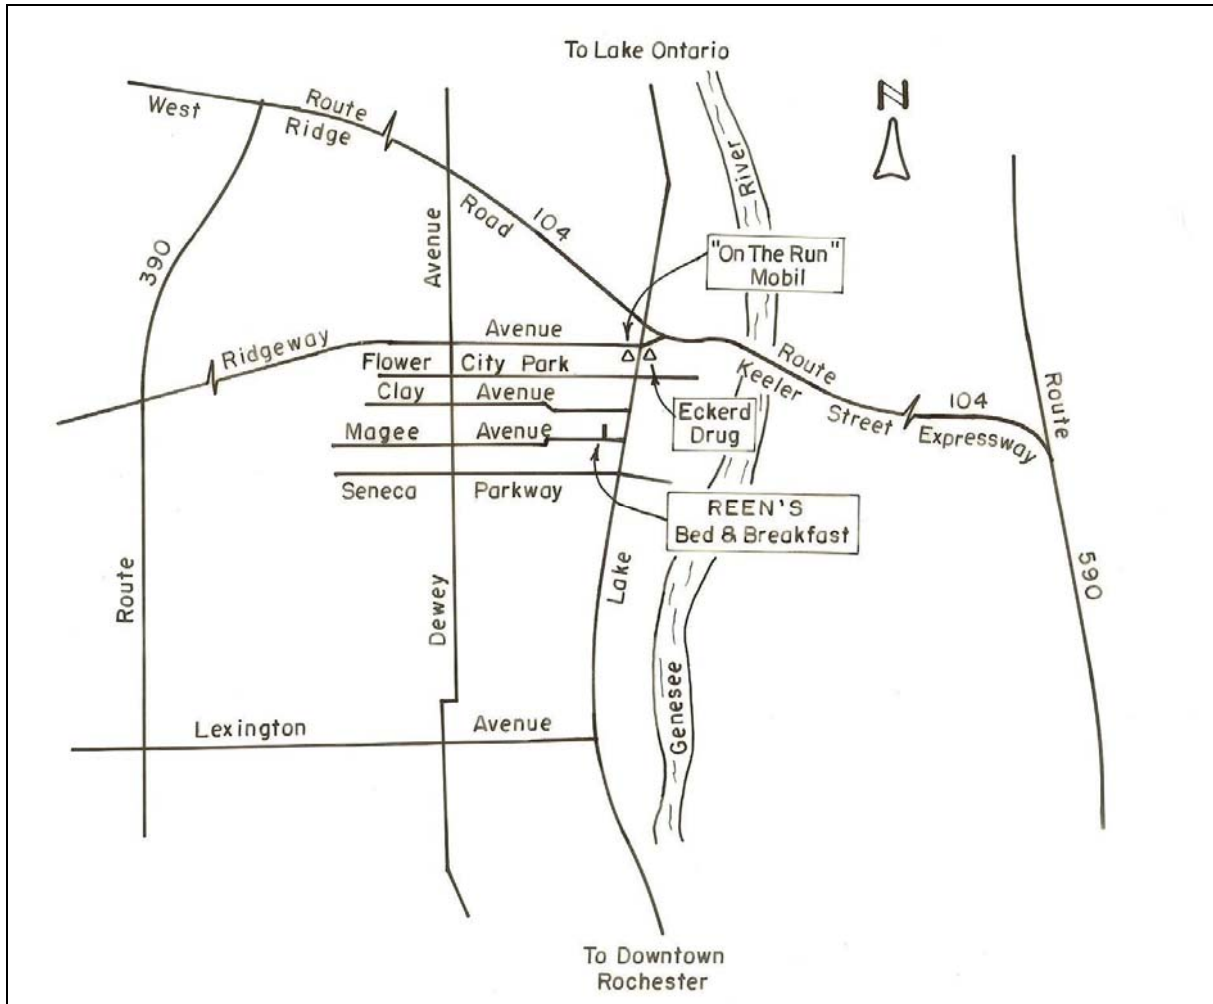

44 Magee Avenue
Rochester, NY 14613
(585) 458-9306
Reen@StayAtReens.com
www.StayAtReens.com

DRIVING DIRECTIONS

Coming from the west via Route 104 East:

Travel Route 104 East (aka Ridge Road West) heading east to the intersection of Lake Avenue and Ridge Road West. There is a long brick wall on the left (Kodak Park) and a "Tim Horton Donuts" on the right. Turn right onto Lake Avenue. After passing "On The Run" Mobil Station on the right and "Eckerd Drug Store" on the left, Magee is the third street on the right, just after 1325 Lake Avenue. 44 is the fourth house on the right.